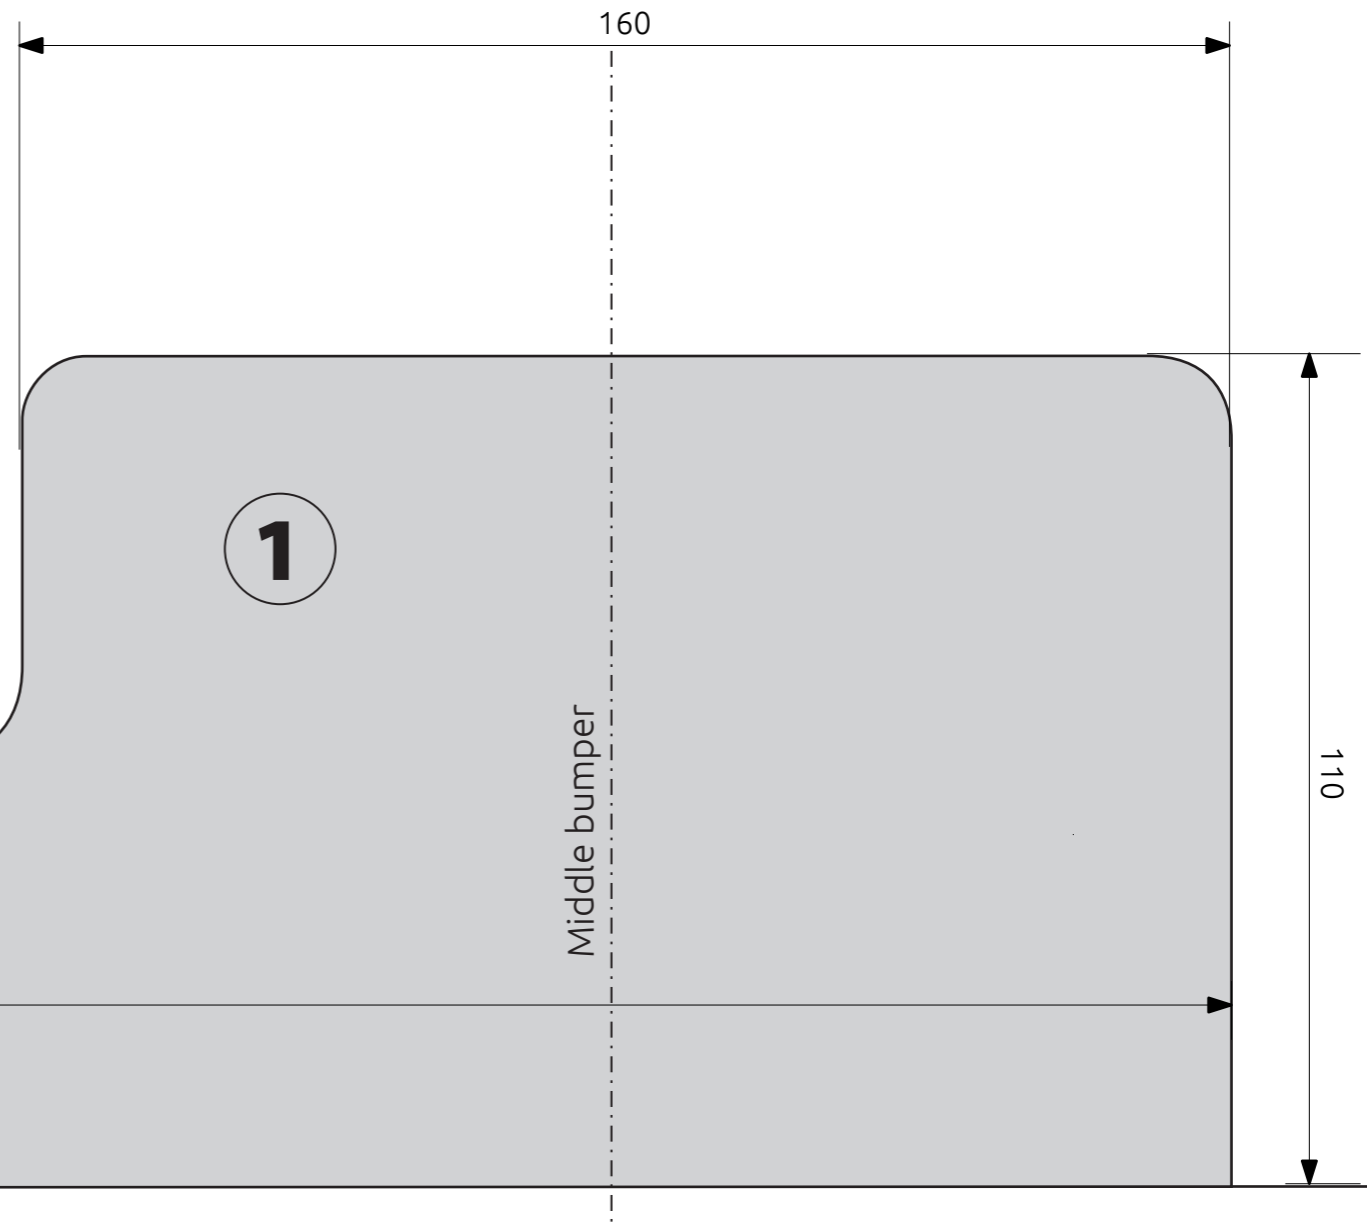

Template 6017

Place on outside Standard bumper

Template 6017

Place on outside Rear Skirt Plate Large
Partno.: 990E0-54P47-000