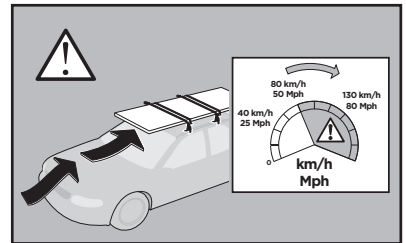

Thule Rapid System Kit 1460

> Instructions

TOYOTA Noah (Mk.II.), 5-dr MPV, 07-13 (JPN)

TOYOTA Voxy (Mk.II.), 5-dr MPV, 07-13

ISO 11154-E