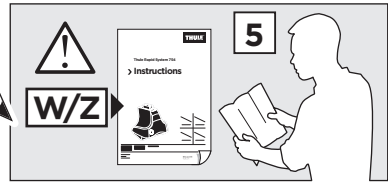

3

	W (mm)	Z (mm)	W (inch)	Z (inch)
TOYOTA Noah (Mk.II.), 5-dr MPV, 07-13 (JPN)	825	710	32 ½	28
TOYOTA Voxy (Mk.II.), 5-dr MPV, 07-13	825	710	32 ½	28