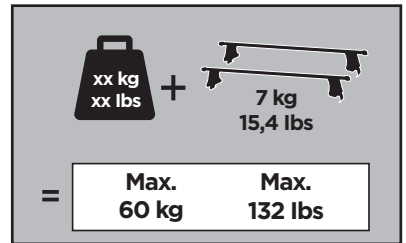

Thule Rapid System Kit 1460

> Instructions

TOYOTA Noah (Mk.II.), 5-dr MPV, 07-13 (JPN)

TOYOTA Voxy (Mk.II.), 5-dr MPV, 07-13

ISO 11154-E

172 x4

914 x2

x1

915 x2

x1

1

	X (scale)	X (mm)	X (inch)
TOYOTA Noah (Mk.II.), 5-dr MPV, 07-13 (JPN)	42,5	1076	42 ³ / ₈
TOYOTA Voxy (Mk.II.), 5-dr MPV, 07-13	42,5	1076	42 ³ / ₈

	Y (scale)	Y (mm)	Y (inch)
TOYOTA Noah (Mk.II.), 5-dr MPV, 07-13 (JPN)	40,5	1056	41 ⁵ / ₈
TOYOTA Voxy (Mk.II.), 5-dr MPV, 07-13	40,5	1056	41 ⁵ / ₈

2

TOYOTA Noah (Mk.II.), 5-dr MPV, 07-13 (JPN)

TOYOTA Voxy (Mk.II.), 5-dr MPV, 07-13

3

	W (mm)	Z (mm)	W (inch)	Z (inch)
TOYOTA Noah (Mk.II.), 5-dr MPV, 07-13 (JPN)	825	710	32 ½	28
TOYOTA Voxy (Mk.II.), 5-dr MPV, 07-13	825	710	32 ½	28