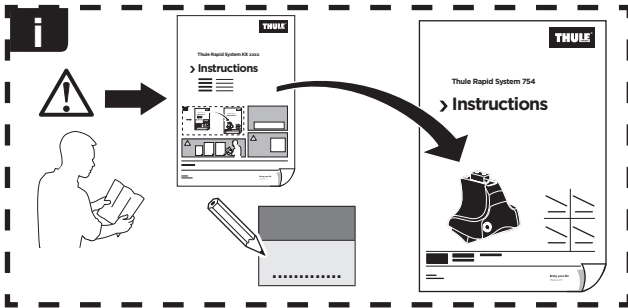

Thule Rapid System Kit 1460

> Instructions

TOYOTA Noah (Mk.II.), 5-dr MPV, 07-13 (JPN)

TOYOTA Voxy (Mk.II.), 5-dr MPV, 07-13

ISO 11154-E

172 x4

914 x2

x1