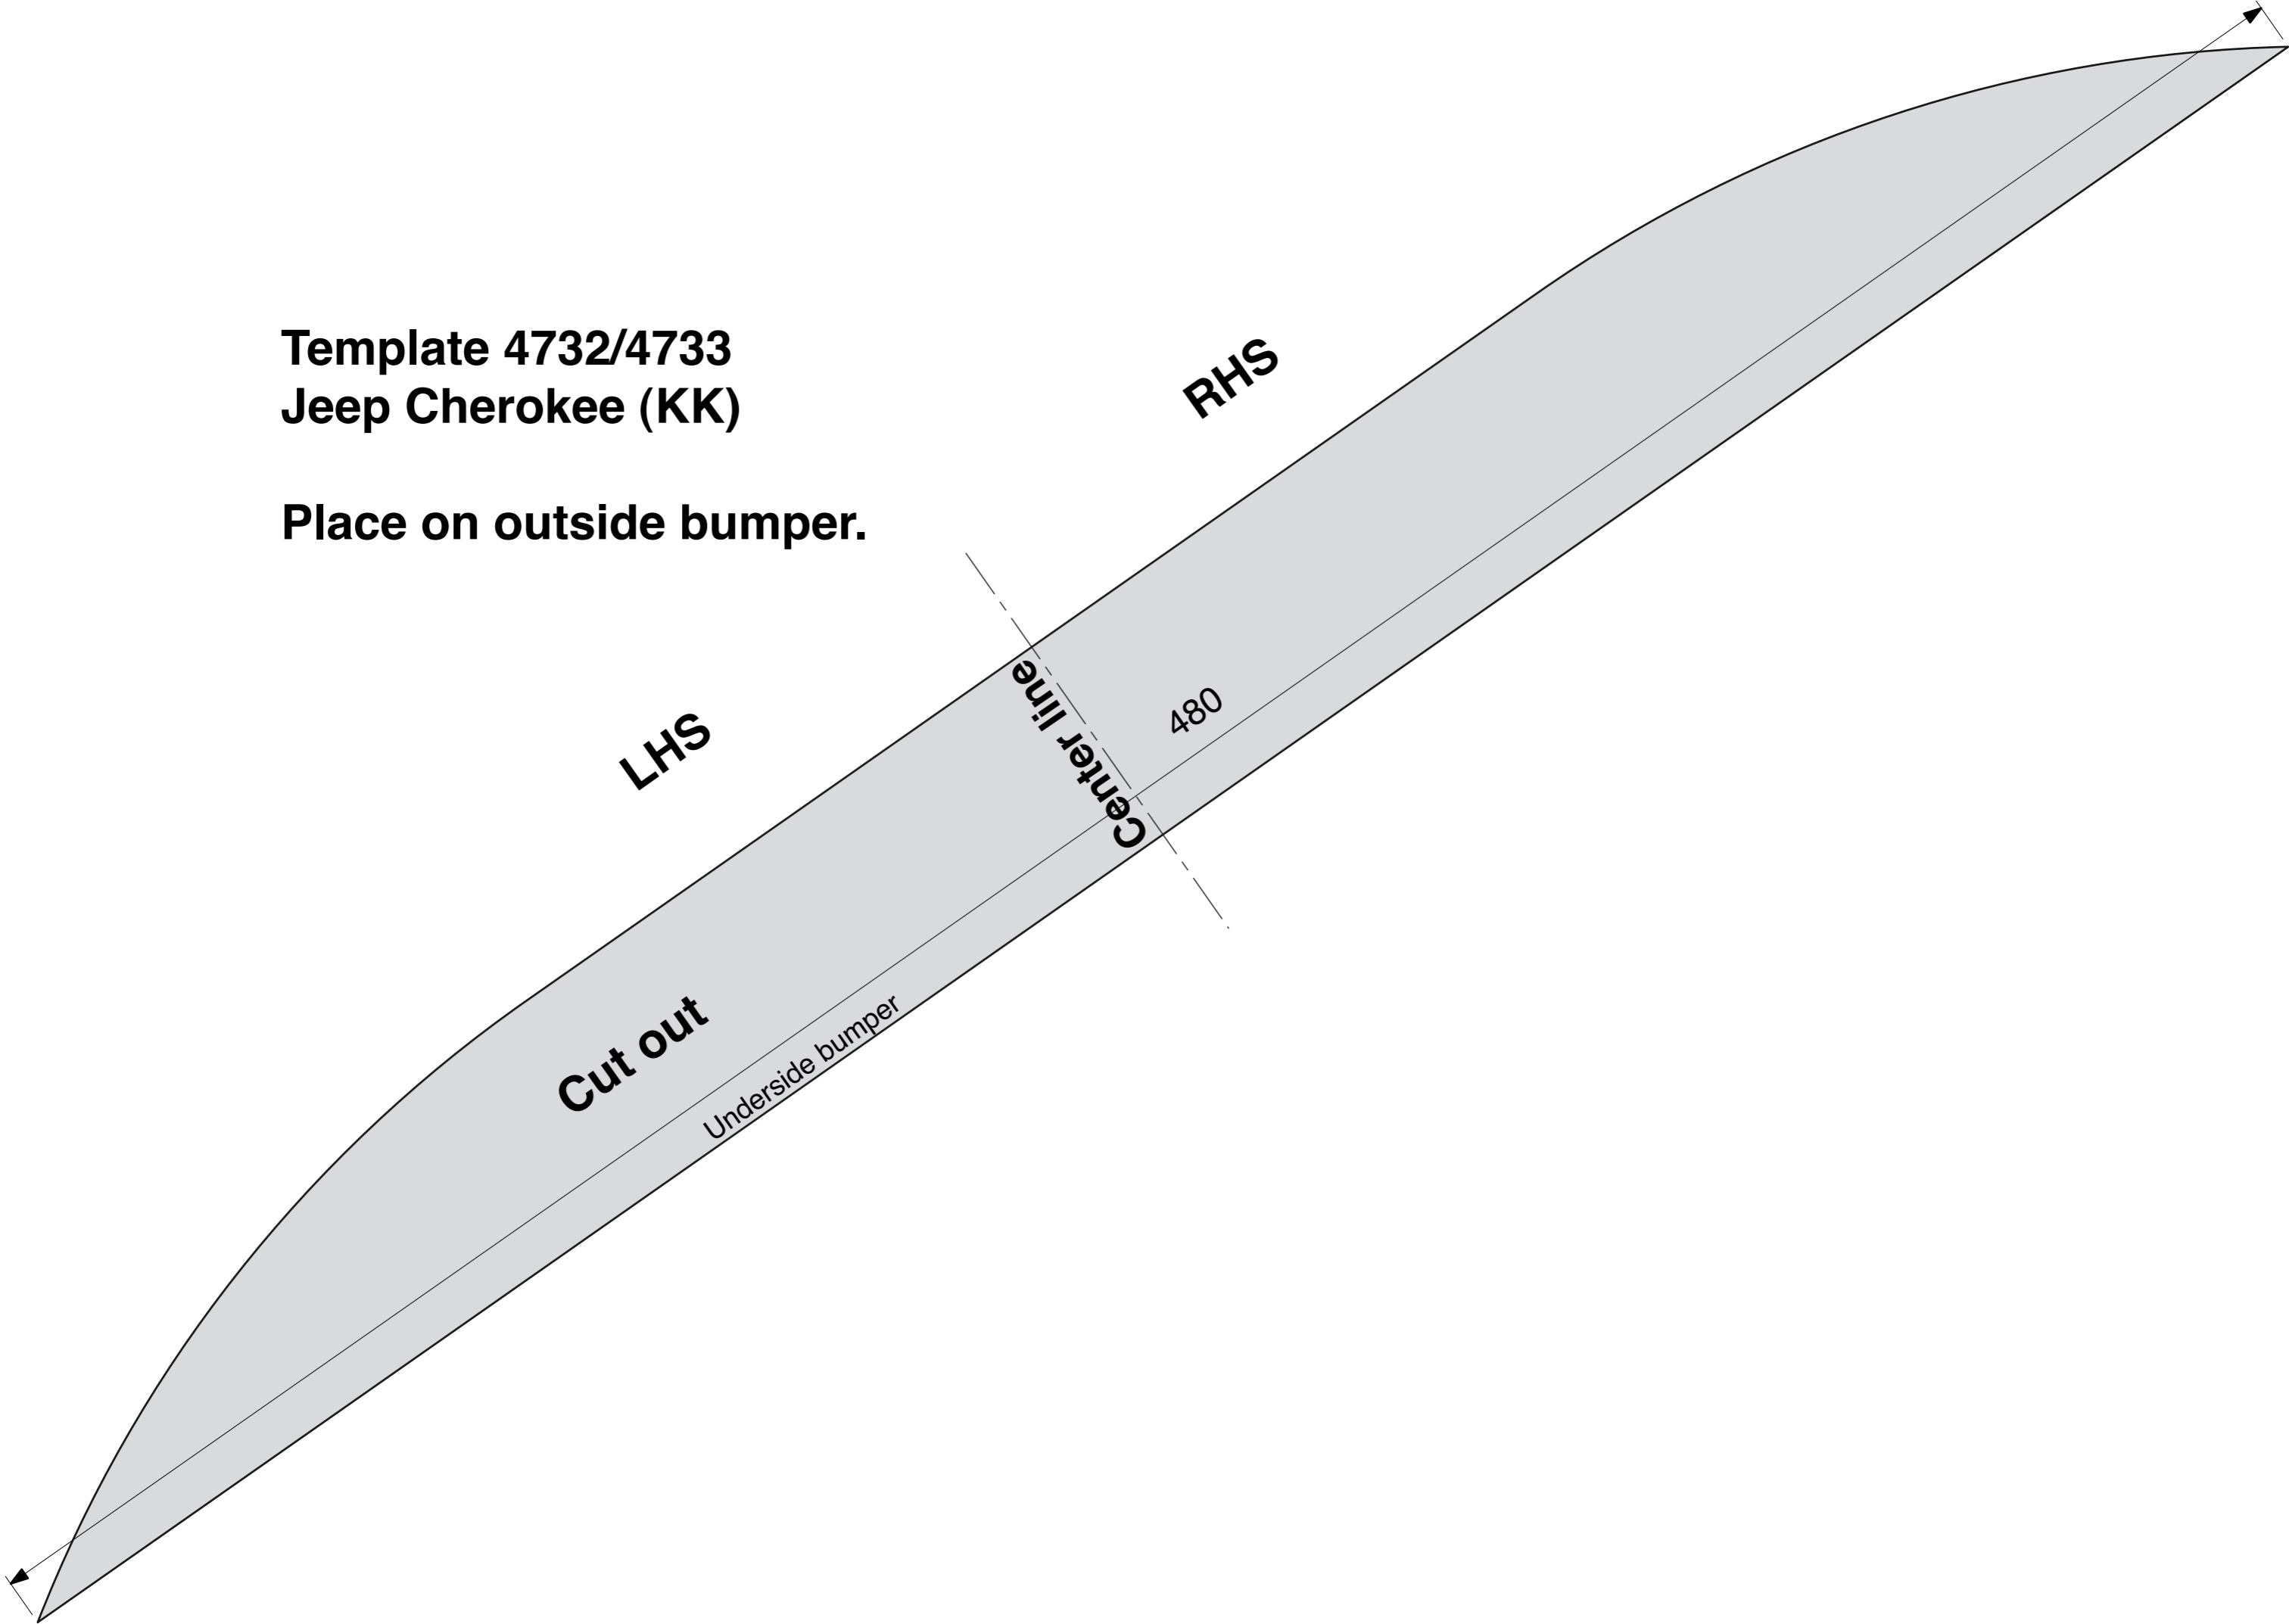

**Template 4732/4733
Jeep Cherokee (KK)**

Place on outside bumper.

LHS

RHS

Center line

480

Cut out

Underside bumper